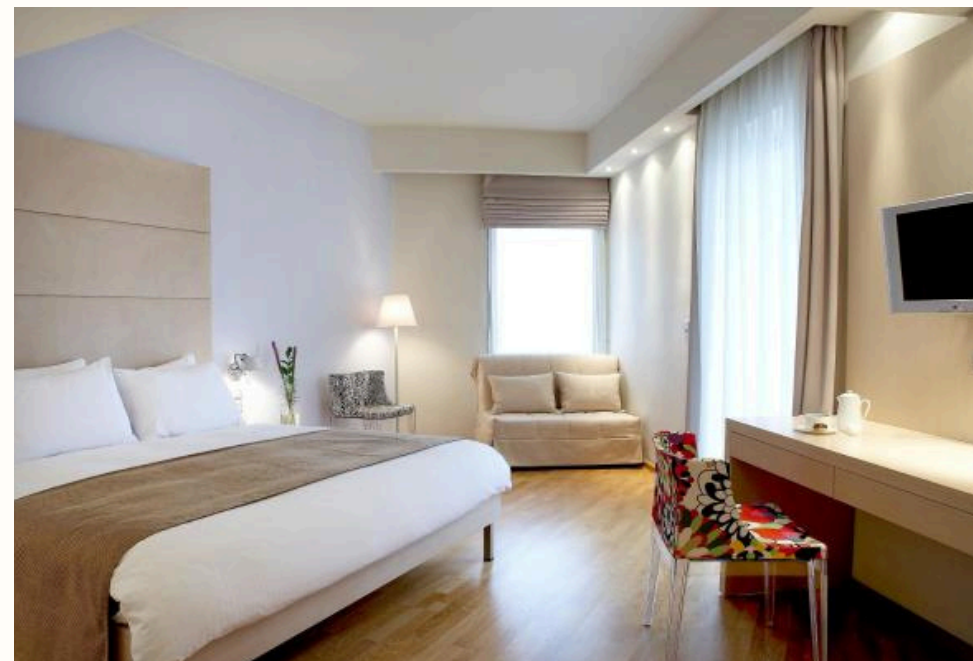

DOMOTEL OLYMPIA

URBAN CHIC HOTEL

 HOTEL OLYMPIA

Escape to your private Eden

Domotel Olympia is a boutique hotel just steps away from Aristotelous Square. The hotel features an elegant and minimalist design, offering high-quality hospitality services to both business and leisure travelers.

97

Rooms & Suites

2

Restaurants
& Bars

1

Conference Room

The clean lines, clear design, earthy colors, and impressive decor are some of the features that define Domotel Olympia.

The excellent environment, combined with impeccable service, offers travelers an ideal stay.

Accommodation

85 Standard Rooms

6 Executive Rooms

4 Family Rooms

1 Junior Suite

1 Accessible Room

Conference Center & Meeting Rooms

Dining Experience